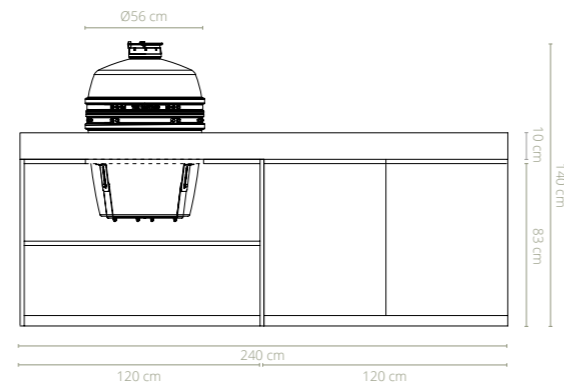

OFYR Cozinha
Elba Kamado VX
Left