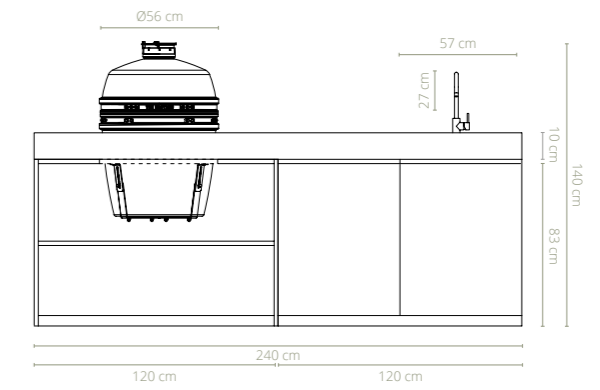

OFYR Cozinha
Elba VX Kamado
Left with Sink