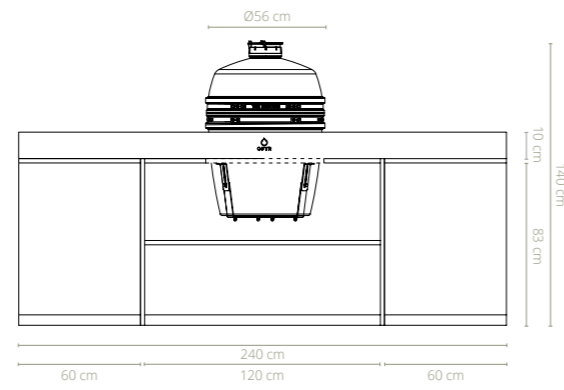

OFYR Cozinha
Elba Kamado VX
Center