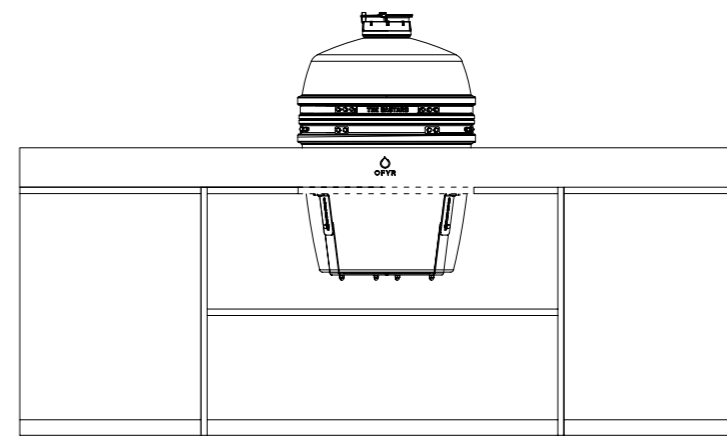

OFYR Cozinha Elba

Kamado VX

OFYR Cozinha Elba is the perfect choice for everyday cooking and small gatherings. Its compact size and contemporary style are carefully designed to fit into any outdoor space. Use this model as a free-standing kitchen island or place it alongside a wall for a clean look. This kitchen features The Bastard VX, a culinary marvel that empowers you to explore a wide array of cooking techniques. The kamado can be positioned on the left side, in the middle, or on the right side, granting you the flexibility to configure your outdoor kitchen according to your preferences.

This design is available in the colourways Pietra Anversa countertop with a graphite base and a Pietra Milano countertop with a taupe base. The base consists of 2 cabinets and a cooking module with a small storage space underneath the ceramic barbecue. Complement the base with the optional built-in sink for optimal functionality. Whichever options you choose, your outdoor kitchen will radiate elegance and sophistication, becoming a true extension of your home.

SPECIFICATIONS

● PIETRA ANVERSA / GRAPHITE ● PIETRA MILANO / TAUPE

Materials	Grill Plate	Steel	Steel
	Kamado	Cordierite ceramic	Cordierite ceramic
	Sink	Stainless steel	Stainless steel
	Countertop	Ceramic	Ceramic
	Base	Powder coated aluminium	Powder coated aluminium
Dimensions	Cooking surface	Ø49 cm	Ø49 cm
	Kamado	Ø56x87 cm	Ø56x87 cm
	Sink	57x51x23 cm	57x51x23 cm
	Cooking module	120x95x83 cm	120x95x83 cm
	Cabinets	120x95x83 cm	180x95x83 cm
	Countertop	240x95x10 cm	240x95x10 cm
	Total	240x95x93 cm	240x95x93 cm
Weight	Grill plate	9 kg	9 kg
	Kamado	83 kg	83 kg
	Sink	13.4 kg	13.4 kg
	Countertop	80 kg	80 kg
	Base	110 kg	110 kg
	Total	295.4kg	295.4kg
		With sink cut-out 285.4 kg	With sink cut-out 285.4 kg