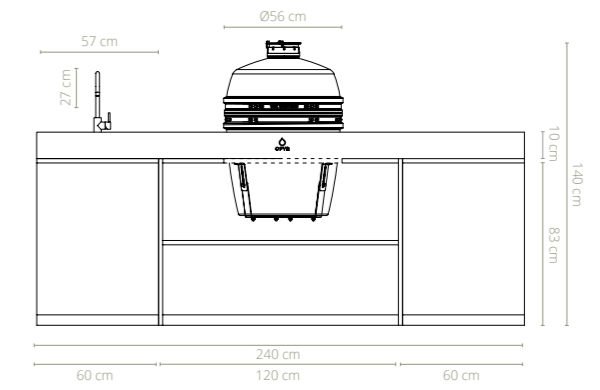

OFYR Cozinha
Elba Kamado VX
Center with Sink