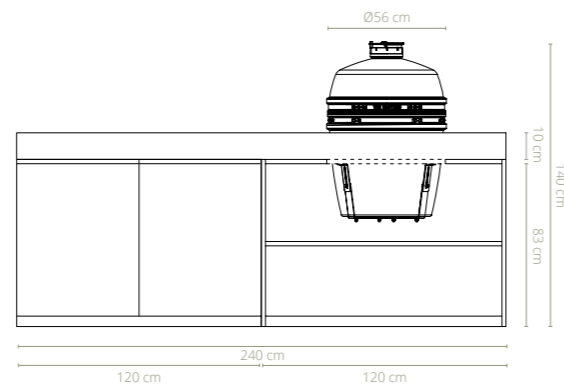

OFYR Cozinha
Elba Kamado VX
Right