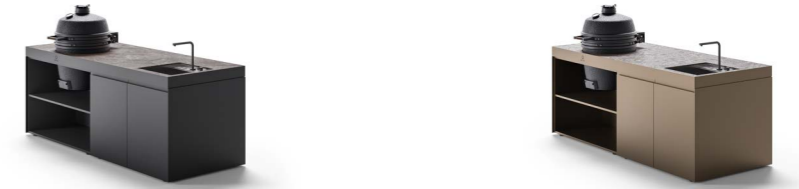

OFYR Cozinha
Elba VX Kamado
Left with Sink